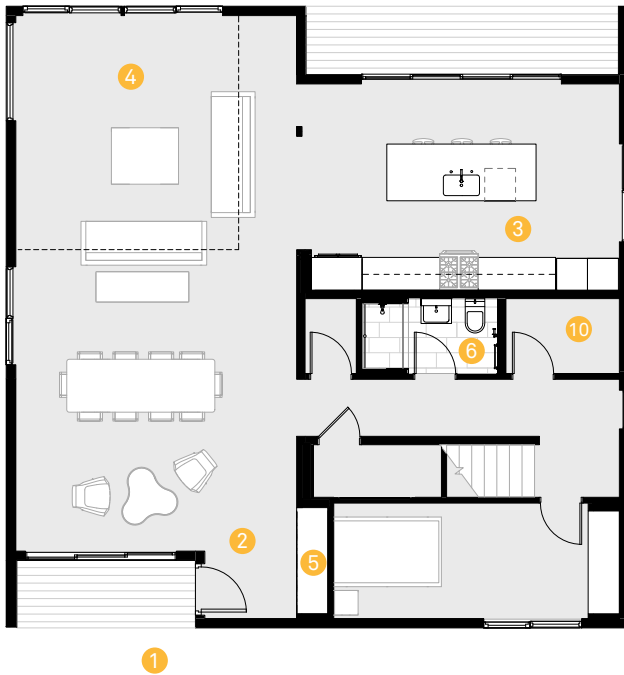

Connect 10

Fit Out

Floor Plan Legend

- 1 Exterior Finishes
- 2 Interior Finishes
- 3 Kitchen
- 4 Living
- 5 Closets
- 6 Bathroom 01
- 7 Bathroom 02
- 8 Primary Bathroom
- 9 Laundry
- 10 Systems

* These specifications are shown for reference purposes only. Connect Homes reserves the right to make changes and substitutions to the standard specification list at any time.